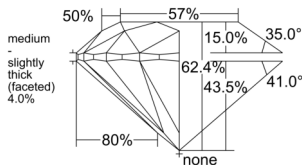

GIA®

FACSIMILE

GIA REPORT 2534677472

Verify this report at GIA.edu

GIA NATURAL DIAMOND DOSSIER®

October 09, 2025
GIA Report Number 2534677472
Shape and Cutting Style ..... Round Brilliant
Measurements ..... 5.18 - 5.19 x 3.23 mm

GRADING RESULTS

Carat Weight ..... 0.53 carat
Color Grade ..... E
Clarity Grade VS2
Cut Grade ..... Excellent

ADDITIONAL GRADING INFORMATION

Polish ..... Excellent
Symmetry ..... Excellent
Fluorescence ..... None
Clarity Characteristics ..... Cloud, Crystal, Feather
Inscription(s): GIA 2534677472

PROPORTIONS

GRADING SCALES

GIA COLOR SCALE

COLOREDNESS	D
	E
	F
	G
	H
	I
	J
NEAR COLORLESS	K
	L
Faint	M
	N
	O
	P
Very Light	R
	S
	T
	U
	V
Light	W
	X
	Y
	Z

GIA CLARITY SCALE

FLAWLESS	INTERNAL FLAWLESS	
		FLAWLESS
VERY VERY SLIGHTLY INCLUDED	VERY SLIGHTLY INCLUDED	
		VVS₁
	VVS₂	
SLIGHTLY INCLUDED	INCLUDED	
		VS₁
	VS₂	
	SI₁	
	SI₂	
	I₁	
	I₂	
	I₃	

GIA CUT SCALE

EXCELLENT
VERY GOOD
GOOD
FAIR
POOR