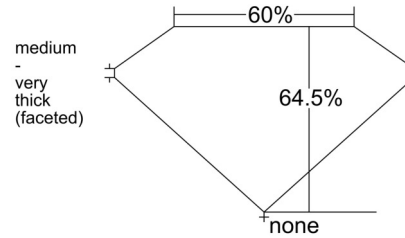

**GIA NATURAL DIAMOND GRADING REPORT**

October 06, 2025

GIA Report Number ..... 2534634448

Shape and Cutting Style ..... Oval Brilliant

Measurements ..... 7.68 x 5.51 x 3.55 mm

**GRADING RESULTS**

Carat Weight ..... 1.01 carat

Profile not to actual proportions

**CLARITY CHARACTERISTICS**

**KEY TO SYMBOLS\***

-  Feather
-  Pinpoint

\* Red symbols denote internal characteristics (inclusions). Green or black symbols denote external characteristics (blemishes). Diagram is an approximate representation of the diamond, and symbols shown indicate type, position, and approximate size of clarity characteristics. All clarity characteristics may not be shown. Details of finish are not shown.