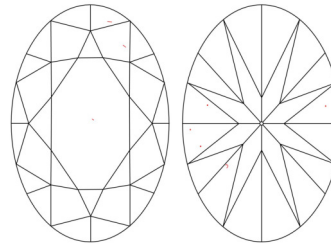

**GIA NATURAL DIAMOND GRADING REPORT**

October 06, 2025

GIA Report Number ..... 2534634448

Shape and Cutting Style ..... Oval Brilliant

Measurements ..... 7.68 x 5.51 x 3.55 mm

**GRADING RESULTS**

Carat Weight ..... 1.01 carat

Profile not to actual proportions

**CLARITY CHARACTERISTICS**

**KEY TO SYMBOLS\***

-  Feather
-  Pinpoint

\* Red symbols denote internal characteristics (inclusions). Green or black symbols denote external characteristics (blemishes). Diagram is an approximate representation of the diamond, and symbols shown indicate type, position, and approximate size of clarity characteristics. All clarity characteristics may not be shown. Details of finish are not shown.