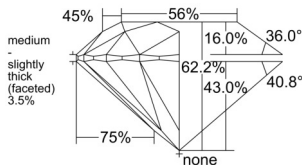

GIA®

FACSIMILE

GIA REPORT 2534627974

Verify this report at GIA.edu

GIA NATURAL DIAMOND DOSSIER®

October 03, 2025
GIA Report Number 2534627974
Shape and Cutting Style ..... Round Brilliant
Measurements ..... 5.67 - 5.70 x 3.54 mm

GRADING RESULTS

Carat Weight ..... 0.70 carat
Color Grade L
Clarity Grade VS2
Cut Grade ..... Excellent

ADDITIONAL GRADING INFORMATION

Polish ..... Excellent
Symmetry ..... Excellent
Fluorescence ..... Medium Blue
Clarity Characteristics..... Crystal, Feather, Internal Graining
Inscription(s): GIA 2534627974

PROPORTIONS

Profile to actual proportions