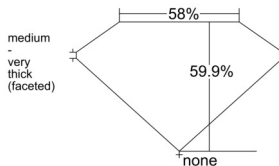

GIA®

FACSIMILE

GIA REPORT 2534592142

Verify this report at GIA.edu

GIA NATURAL DIAMOND DOSSIER®

October 01, 2025
GIA Report Number 2534592142
Shape and Cutting Style ..... Heart Brilliant
Measurements ..... 5.27 x 6.26 x 3.75 mm

GRADING RESULTS

Carat Weight ..... 0.72 carat
Color Grade ..... E
Clarity Grade VVS2

ADDITIONAL GRADING INFORMATION

Polish ..... Very Good
Symmetry ..... Excellent
Fluorescence ..... Faint
Clarity Characteristics..... Pinpoint, Needle, Feather
Inscription(s): GIA 2534592142

PROPORTIONS

Profile not to actual proportions

GRADING SCALES

GIA COLOR SCALE		GIA CLARITY SCALE	
COLORLESS	D	VERY VERY SLIGHTLY INCLUDED	FLAWLESS
	E		INTERNALLY FLAWLESS
	F		VVS₁
	G		VVS₂
	H		VS₁
	I		VS₂
	J		SI₁
	K		SI₂
	L		I₁
	M		I₂
NEAR COLORLESS	N	SLIGHTLY INCLUDED	I₃
	O		
	P		
	Q		
FAINT	R		
	S		
	T		
	U		
VERT LIGHT	V		
	W		
	X		
	Y		
LIGHT	Z