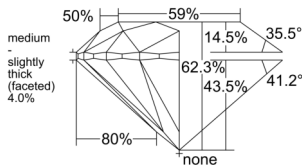

GIA®

FACSIMILE

GIA REPORT 2534521210

Verify this report at GIA.edu

GIA NATURAL DIAMOND DOSSIER®

October 02, 2025
GIA Report Number 2534521210
Shape and Cutting Style ..... Round Brilliant
Measurements ..... 5.89 - 5.94 x 3.68 mm

GRADING RESULTS

Carat Weight ..... 0.80 carat
Color Grade I
Clarity Grade S11
Cut Grade ..... Excellent

ADDITIONAL GRADING INFORMATION

Polish ..... Excellent
Symmetry ..... Excellent
Fluorescence ..... None
Clarity Characteristics ..... Crystal, Cloud
Inscription(s): GIA 2534521210

PROPORTIONS

GRADING SCALES

GIA COLOR SCALE	GIA CLARITY SCALE	GIA CUT SCALE	
D	FLAWLESS	EXCELLENT	
E	INTERNALLY FLAWLESS		
F		VVS₁	VERY GOOD
G	VVS₂		
H	VS₁	GOOD	
I	VS₂		
J	S1₁	FAIR	
K	S1₂		
L	I₁	POOR	
M	I₂		
N	I₃		
O			
P			
Q			
R			
S			
T			
U			
V			
W			
X			
Y			
Z