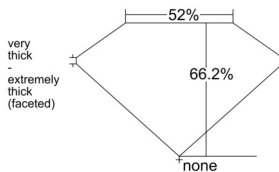

GIA®

FACSIMILE

GIA REPORT 2534494988

Verify this report at GIA.edu

GIA NATURAL DIAMOND DOSSIER®

September 22, 2025
GIA Report Number 2534494988
Shape and Cutting Style ..... Heart Brilliant
Measurements ..... 5.10 x 5.79 x 3.83 mm

GRADING RESULTS

Carat Weight ..... 0.69 carat
Color Grade ..... D
Clarity Grade VS1

ADDITIONAL GRADING INFORMATION

Polish ..... Excellent
Symmetry ..... Very Good
Fluorescence ..... Faint
Clarity Characteristics..... Feather, Needle
Inscription(s): GIA 2534494988

PROPORTIONS

Profile not to actual proportions

GRADING SCALES

GIA COLOR SCALE		GIA CLARITY SCALE			
COLORLESS	D	VERY VERY SLIGHTLY INCLUDED	FLAWLESS		
	E		INTERNALLY FLAWLESS		
	F	VERY SLIGHTLY INCLUDED	VVS₁		
	G		VVS₂		
	H		VS₁		
	NEAR COLORLESS	I	SLIGHTLY INCLUDED	VS₂	
		J		SI₁	
		FAINT	K	INCLUDED	SI₂
			L		I₁
			M		I₂
VERT LIGHT	N	LIGHT	I₃		
	O				
	P				
	Q				
	R