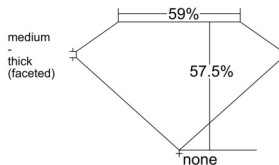

GIA®

FACSIMILE

GIA REPORT 2534491488

Verify this report at GIA.edu

GIA NATURAL DIAMOND DOSSIER®

September 19, 2025
GIA Report Number 2534491488
Shape and Cutting Style ..... Heart Brilliant
Measurements ..... 5.13 x 5.70 x 3.28 mm

GRADING RESULTS

Carat Weight ..... 0.54 carat
Color Grade ..... G
Clarity Grade VS1

ADDITIONAL GRADING INFORMATION

Polish ..... Excellent
Symmetry ..... Very Good
Fluorescence ..... None
Clarity Characteristics..... Crystal, Feather, Cloud, Pinpoint
Inscription(s): GIA 2534491488

PROPORTIONS

Profile not to actual proportions

GRADING SCALES

GIA COLOR SCALE		GIA CLARITY SCALE			
COLORLESS	D	VERY VERY SLIGHTLY INCLUDED	FLAWLESS		
	E		INTERNALLY FLAWLESS		
	F	VERY SLIGHTLY INCLUDED	VVS₁		
	G		VVS₂		
	H		VS₁		
	NEAR COLORLESS	I	SLIGHTLY INCLUDED	VS₂	
		J		SI₁	
		FAINT	K	INCLUDED	SI₂
			L		I₁
			M		I₂
VERT LIGHT	N	INCLUDED	I₃		
	O				
	P				
	Q				
	R				
LIGHT	S				
	T				
	U				
	V				
	W				
X					
Y					
Z