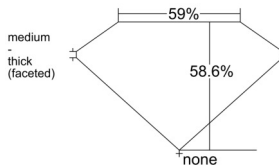

GIA®

FACSIMILE

GIA REPORT 2534489985

Verify this report at GIA.edu

GIA NATURAL DIAMOND DOSSIER®

September 24, 2025
GIA Report Number 2534489985
Shape and Cutting Style ..... Heart Brilliant
Measurements ..... 5.81 x 6.83 x 4.00 mm

GRADING RESULTS

Carat Weight ..... 0.90 carat
Color Grade ..... G
Clarity Grade SI1

ADDITIONAL GRADING INFORMATION

Polish ..... Excellent
Symmetry ..... Excellent
Fluorescence ..... None
Clarity Characteristics ..... Cloud, Knot, Feather
Inscription(s): GIA 2534489985

PROPORTIONS

Profile not to actual proportions

GRADING SCALES

GIA COLOR SCALE		GIA CLARITY SCALE	
COLORLESS	D	VERY VERY SLIGHTLY INCLUDED	FLAWLESS
	E		INTERNALLY FLAWLESS
	F		VVS₁
	G		VVS₂
	H		VS₁
	I		VS₂
	J		SI₁
	K		SI₂
	L		I₁
	M		I₂
NEAR COLORLESS	N	SLIGHTLY INCLUDED	I₃
	O		
	P		
	Q		
FAINT	R		
	S		
	T		
	U		
VERT LIGHT	V		
	W		
	X		
	Y		
LIGHT	Z