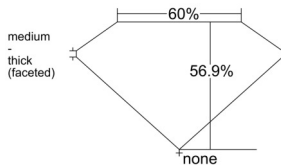

GIA®

FACSIMILE

GIA REPORT 2534489418

Verify this report at GIA.edu

GIA NATURAL DIAMOND DOSSIER®

September 23, 2025
GIA Report Number 2534489418
Shape and Cutting Style ..... Heart Brilliant
Measurements ..... 5.21 x 5.92 x 3.37 mm

GRADING RESULTS

Carat Weight ..... 0.60 carat
Color Grade ..... E
Clarity Grade SI1

ADDITIONAL GRADING INFORMATION

Polish ..... Excellent
Symmetry ..... Excellent
Fluorescence ..... None
Clarity Characteristics ..... Crystal, Cloud
Inscription(s): GIA 2534489418

PROPORTIONS

Profile not to actual proportions

GRADING SCALES

GIA COLOR SCALE		GIA CLARITY SCALE	
COLORLESS	D	VERY VERY SLIGHTLY INCLUDED	FLAWLESS
	E		INTERNALLY FLAWLESS
	F		VVS₁
	G		VVS₂
	H		VS₁
	I		VS₂
	J		SI₁
	K		SI₂
	L		I₁
	M		I₂
NEAR COLORLESS	N	SLIGHTLY INCLUDED	I₃
	O		
	P		
	Q		
FAINT	R		
	S		
	T		
	U		
VERY LIGHT	V		
	W		
	X		
	Y		
LIGHT	Z