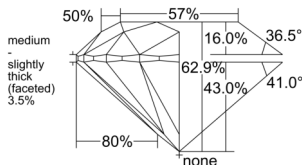

GIA®

FACSIMILE

GIA REPORT 2534460489

Verify this report at GIA.edu

GIA NATURAL DIAMOND DOSSIER®

September 18, 2025
GIA Report Number 2534460489
Shape and Cutting Style ..... Round Brilliant
Measurements ..... 5.39 - 5.41 x 3.40 mm

GRADING RESULTS

Carat Weight ..... 0.61 carat
Color Grade ..... E
Clarity Grade VVS2
Cut Grade ..... Excellent

ADDITIONAL GRADING INFORMATION

Polish ..... Excellent
Symmetry ..... Excellent
Fluorescence ..... Faint
Clarity Characteristics ..... Pinpoint, Cloud
Inscription(s): GIA 2534460489

PROPORTIONS

GRADING SCALES

GIA COLOR SCALE

COLOREDNESS	D
	E
	F
	G
	H
	I
	J
NEAR COLORLESS	K
	L
	M
FAINTE	N
	O
	P
	R
	S
	T
	U
	V
	W
	X
	Y
LIGHT	Z

GIA CLARITY SCALE

FLAWLESS	VERY VERY SLIGHTLY INCLUDED	VS₁	VS₂	VS₁	VS₂	SI₁	SI₂	I₁	I₂	I₃	
											FLAWLESS
INTERNALLY FLAWLESS	VERY SLIGHTLY INCLUDED										

GIA CUT SCALE

EXCELLENT
VERY GOOD
GOOD
FAIR
POOR