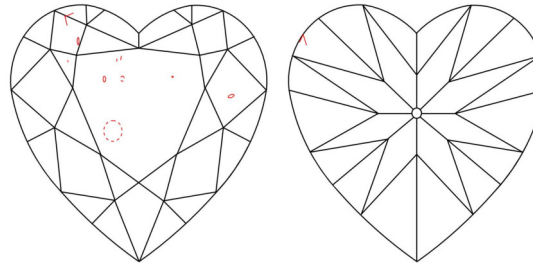

GIA NATURAL DIAMOND GRADING REPORT

September 20, 2025

GIA Report Number *****51775

Shape and Cutting Style Heart Brilliant

Measurements 5.91 x 6.97 x 4.16 mm

GRADING RESULTS

Carat Weight 1.01 carat

Color Grade I

Clarity Grade VS1

ADDITIONAL GRADING INFORMATION

Polish Excellent

Symmetry Excellent

Fluorescence None

Inscription(s): GIA *****51775

Comments: Additional clouds are not shown. Pinpoints are not shown.

PROPORTIONS

Profile not to actual proportions

CLARITY CHARACTERISTICS

KEY TO SYMBOLS*

-  Cloud
-  Crystal
-  Feather
-  Needle

* Red symbols denote internal characteristics (inclusions). Green or black symbols denote external characteristics (blemishes). Diagram is an approximate representation of the diamond, and symbols shown indicate type, position, and approximate size of clarity characteristics. All clarity characteristics may not be shown. Details of finish are not shown.