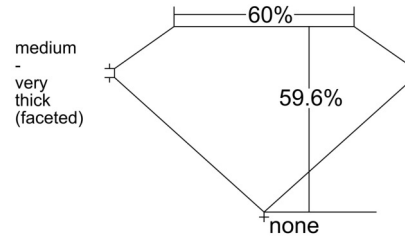

GIA NATURAL DIAMOND GRADING REPORT

September 20, 2025

GIA Report Number *****51775

Shape and Cutting Style Heart Brilliant

Measurements 5.91 x 6.97 x 4.16 mm

GRADING RESULTS

Carat Weight 1.01 carat

Color Grade I

Clarity Grade VS1

ADDITIONAL GRADING INFORMATION

Polish Excellent

Symmetry Excellent

Fluorescence None

Inscription(s): GIA *****51775

Comments: Additional clouds are not shown. Pinpoints are not shown.

PROPORTIONS

Profile not to actual proportions

CLARITY CHARACTERISTICS

KEY TO SYMBOLS*

-  Cloud
-  Crystal
-  Feather
-  Needle

* Red symbols denote internal characteristics (inclusions). Green or black symbols denote external characteristics (blemishes). Diagram is an approximate representation of the diamond, and symbols shown indicate type, position, and approximate size of clarity characteristics. All clarity characteristics may not be shown. Details of finish are not shown.