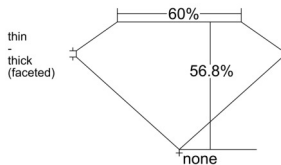

GIA®

FACSIMILE

GIA REPORT 2534363895

Verify this report at GIA.edu

GIA NATURAL DIAMOND DOSSIER®

September 10, 2025
GIA Report Number 2534363895
Shape and Cutting Style ..... Heart Brilliant
Measurements ..... 5.10 x 5.58 x 3.17 mm

GRADING RESULTS

Carat Weight ..... 0.50 carat
Color Grade ..... F
Clarity Grade VS1

ADDITIONAL GRADING INFORMATION

Polish ..... Excellent
Symmetry ..... Excellent
Fluorescence ..... None
Clarity Characteristics ..... Crystal
Inscription(s): GIA 2534363895

PROPORTIONS

Profile not to actual proportions

GRADING SCALES

GIA COLOR SCALE		GIA CLARITY SCALE	
COLORLESS	D	VERY VERY SLIGHTLY INCLUDED	FLAWLESS
	E		INTERNALLY FLAWLESS
	F		VVS₁
	G		VVS₂
	H		VS₁
	I		VS₂
	J		SI₁
	K		SI₂
	L		I₁
	M		I₂
NEAR COLORLESS	N	SLIGHTLY INCLUDED	I₃
	O		
	P		
	Q		
FAINT	R		
	S		
	T		
	U		
VERT LIGHT	V		
	W		
	X		
	Y		
LIGHT	Z