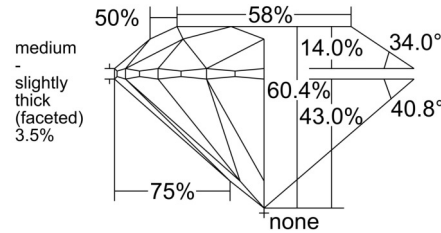

GIA NATURAL DIAMOND GRADING REPORT

September 10, 2025

GIA Report Number 2534363425

Shape and Cutting Style Round Brilliant

Measurements 7.43 - 7.47 x 4.50 mm

GRADING RESULTS

Carat Weight 1.53 carat

Color Grade H

Clarity Grade SI1

Cut Grade Excellent

ADDITIONAL GRADING INFORMATION

Polish Excellent

Symmetry Excellent

Fluorescence None

Inscription(s): GIA 2534363425

Comments: Clouds, pinpoints and surface graining are not shown.

PROPORTIONS

Profile to actual proportions

CLARITY CHARACTERISTICS

KEY TO SYMBOLS*

- Crystal
- ~ Feather
- \\ Needle

* Red symbols denote internal characteristics (inclusions). Green or black symbols denote external characteristics (blemishes). Diagram is an approximate representation of the diamond, and symbols shown indicate type, position, and approximate size of clarity characteristics. All clarity characteristics may not be shown. Details of finish are not shown.