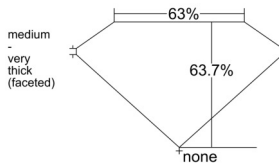

GIA®

FACSIMILE

GIA REPORT 2534289228

Verify this report at GIA.edu

GIA NATURAL DIAMOND DOSSIER®

September 08, 2025
GIA Report Number 2534289228
Shape and Cutting Style ..... Oval Brilliant
Measurements ..... 7.04 x 4.87 x 3.10 mm

GRADING RESULTS

Carat Weight ..... 0.70 carat
Color Grade ..... G
Clarity Grade VS1

ADDITIONAL GRADING INFORMATION

Polish ..... Excellent
Symmetry ..... Very Good
Fluorescence ..... Faint
Clarity Characteristics.... Crystal, Cloud, Needle, Indented Natural
Inscription(s): GIA 2534289228

PROPORTIONS

Profile not to actual proportions

GRADING SCALES

GIA COLOR SCALE		GIA CLARITY SCALE	
COLORLESS	D	VERY VERY SLIGHTLY INCLUDED	FLAWLESS
	E		INTERNALLY FLAWLESS
	F		VVS₁
	G		VVS₂
	H		VS₁
	I		VS₂
	J		SI₁
	K		SI₂
	L		I₁
	M		I₂
NEAR COLORLESS	N	SLIGHTLY INCLUDED	I₃
	O		
	P		
	Q		
FAINT	R		
	S		
	T		
	U		
VERT LIGHT	V		
	W		
	X		
	Y		
LIGHT	Z