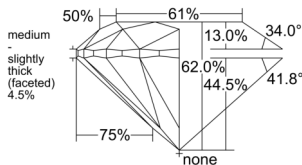

GIA®

FACSIMILE

GIA REPORT 2534289166

Verify this report at GIA.edu

GIA NATURAL DIAMOND DOSSIER®

September 04, 2025
GIA Report Number 2534289166
Shape and Cutting Style ..... Round Brilliant
Measurements ..... 5.66 - 5.68 x 3.52 mm

GRADING RESULTS

Carat Weight ..... 0.70 carat
Color Grade I
Clarity Grade S11
Cut Grade ..... Excellent

ADDITIONAL GRADING INFORMATION

Polish ..... Excellent
Symmetry ..... Excellent
Fluorescence ..... None
Clarity Characteristics ..... Crystal, Cloud, Feather
Inscription(s): GIA 2534289166

PROPORTIONS

Profile to actual proportions

GRADING SCALES

GIA COLOR SCALE

COLOURESS	D
	E
	F
	G
	H
	I
	J
NEAR COLOURESS	K
	L
FAIN	M
	N
	O
	P
	R
	S
	T
	U
	V
	W
	X
	Y
LIGHT	Z

GIA CLARITY SCALE

FLAWLESS	VERY VERY SLIGHTLY INCLUDED	VS₁	VS₂	SI₁	SI₂	I₁	I₂	I₃			
									VERY SLIGHTLY INCLUDED	SLIGHTLY INCLUDED	INCLUDED

GIA CUT SCALE

EXCELLENT
VERY GOOD
GOOD
FAIR
POOR