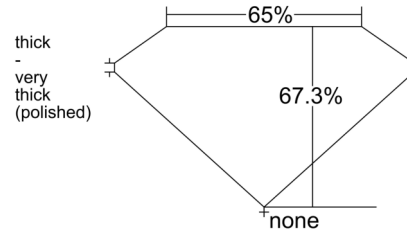

GIA NATURAL DIAMOND GRADING REPORT

September 08, 2025

GIA Report Number 2534256413

Shape and Cutting Style Emerald Cut

Measurements 7.72 x 5.60 x 3.77 mm

GRADING RESULTS

Carat Weight 1.70 carat

Color Grade F

PROPORTIONS

Profile not to actual proportions

CLARITY CHARACTERISTICS

KEY TO SYMBOLS*

- Cloud
- Needle
- Pinpoint

* Red symbols denote internal characteristics (inclusions). Green or black symbols denote external characteristics (blemishes). Diagram is an approximate representation of the diamond, and symbols shown indicate type, position, and approximate size of clarity characteristics. All clarity characteristics may not be shown. Details of finish are not shown.