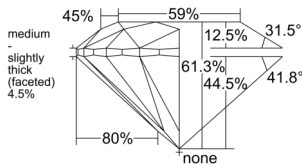

GIA®

FACSIMILE

GIA REPORT 2534190566

Verify this report at GIA.edu

GIA NATURAL DIAMOND DOSSIER®

August 21, 2025
GIA Report Number 2534190566
Shape and Cutting Style ..... Round Brilliant
Measurements ..... 4.29 - 4.33 x 2.64 mm

GRADING RESULTS

Carat Weight ..... 0.30 carat
Color Grade ..... F
Clarity Grade VS1
Cut Grade ..... Excellent

ADDITIONAL GRADING INFORMATION

Polish ..... Excellent
Symmetry ..... Excellent
Fluorescence ..... None
Clarity Characteristics ..... Indented Natural, Pinpoint
Inscription(s): GIA 2534190566

PROPORTIONS

Profile to actual proportions