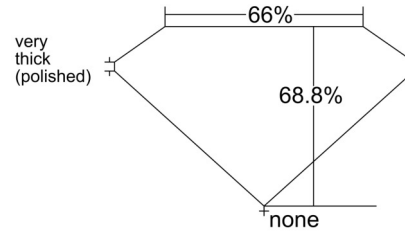

GIA NATURAL DIAMOND GRADING REPORT

August 23, 2025
 GIA Report Number 2534184262
 Shape and Cutting Style Square Emerald Cut
 Measurements 6.78 x 6.77 x 4.65 mm

GRADING RESULTS

Carat Weight 2.01 carat
 Color Grade J
 Clarity Grade SI2

ADDITIONAL GRADING INFORMATION

Polish Excellent
 Symmetry Very Good
 Fluorescence Faint
 Inscription(s): GIA 2534184262

Comments: Clouds are not shown. Pinpoints are not shown.

PROPORTIONS

Profile not to actual proportions

CLARITY CHARACTERISTICS

KEY TO SYMBOLS*

- Feather
- Crystal
- Needle
- Etch Channel

* Red symbols denote internal characteristics (inclusions). Green or black symbols denote external characteristics (blemishes). Diagram is an approximate representation of the diamond, and symbols shown indicate type, position, and approximate size of clarity characteristics. All clarity characteristics may not be shown. Details of finish are not shown.