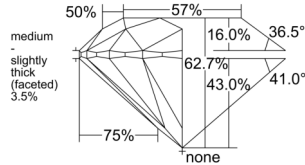

GIA®

FACSIMILE

GIA REPORT 2534065378

Verify this report at GIA.edu

GIA NATURAL DIAMOND DOSSIER®

August 07, 2025
GIA Report Number 2534065378
Shape and Cutting Style ..... Round Brilliant
Measurements ..... 5.88 - 5.93 x 3.70 mm

GRADING RESULTS

Carat Weight ..... 0.80 carat
Color Grade L
Clarity Grade S11
Cut Grade ..... Excellent

ADDITIONAL GRADING INFORMATION

Polish ..... Excellent
Symmetry ..... Excellent
Fluorescence ..... Strong Blue
Clarity Characteristics ..... Feather, Cloud, Crystal
Inscription(s): GIA 2534065378

PROPORTIONS

GRADING SCALES

GIA COLOR SCALE

COLORESS	D
	E
	F
	G
	H
	I
	J
NEAR COLORESS	K
	L
FANIT	M
	N
	O
	P
	Q
VERY LIGHT	R
	S
	T
	U
	V
	W
	X
	Y
LIGHT	Z

GIA CLARITY SCALE

FLAWLESS	INTERNAL FLAWLESS	
		FLAWLESS
VERY VERY SLIGHTLY INCLUDED	VVS₁	
	VVS₂	
VERY SLIGHTLY INCLUDED	VS₁	
	VS₂	
SLIGHTLY INCLUDED	SI₁	
	SI₂	
INCLUDED	I₁	
	I₂	
	I₃	

GIA CUT SCALE

EXCELLENT
VERY GOOD
GOOD
FAIR
POOR