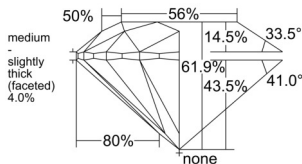

GIA®

FACSIMILE

GIA REPORT 2534059131

Verify this report at GIA.edu

GIA NATURAL DIAMOND DOSSIER®

August 08, 2025
GIA Report Number 2534059131
Shape and Cutting Style ..... Round Brilliant
Measurements ..... 5.67 - 5.71 x 3.52 mm

GRADING RESULTS

Carat Weight ..... 0.70 carat
Color Grade I
Clarity Grade VVS2
Cut Grade ..... Excellent

ADDITIONAL GRADING INFORMATION

Polish ..... Excellent
Symmetry ..... Excellent
Fluorescence ..... None
Clarity Characteristics ..... Cloud
Inscription(s): GIA 2534059131

PROPORTIONS

Profile to actual proportions

GRADING SCALES

GIA COLOR SCALE	GIA CLARITY SCALE	GIA CUT SCALE	
D	FLAWLESS	EXCELLENT	
E	INTERNALLY FLAWLESS		
F		VVS₁	VERY GOOD
G	VVS₂		
H	VS₁	GOOD	
I	VS₂		
J	SI₁	FAIR	
K	SI₂		
L	I₁	POOR	
M	I₂		
N	I₃		
O			
P			
Q			
R			
S			
T			
U			
V			
W			
X			
Y			
Z