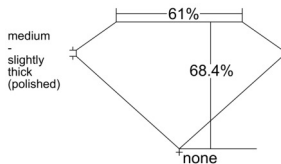

GIA®

FACSIMILE

GIA REPORT 2528932842

Verify this report at GIA.edu

GIA NATURAL DIAMOND DOSSIER®

July 26, 2025
GIA Report Number 2528932842
Shape and Cutting Style ..... Emerald Cut
Measurements ..... 4.73 x 3.23 x 2.21 mm

GRADING RESULTS

Carat Weight ..... 0.33 carat
Color Grade ..... F
Clarity Grade VS1

ADDITIONAL GRADING INFORMATION

Polish ..... Excellent
Symmetry ..... Excellent
Fluorescence ..... Faint
Clarity Characteristics ..... Crystal, Pinpoint
Inscription(s): GIA 2528932842

PROPORTIONS

Profile not to actual proportions

GRADING SCALES

GIA COLOR SCALE		GIA CLARITY SCALE			
COLORLESS	D	VERY VERY SLIGHTLY INCLUDED	FLAWLESS		
	E		INTERNALLY FLAWLESS		
	F	VERY SLIGHTLY INCLUDED	VVS₁		
	G		VVS₂		
	H		VS₁		
	NEAR COLORLESS	I	SLIGHTLY INCLUDED	VS₂	
		J		SI₁	
		FAINT	K	INCLUDED	SI₂
			L		I₁
			M		I₂
VERTICALLY LIGHT	N	LIGHT	I₃		
	O				
	P				
	Q				
	R