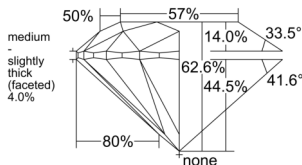

GIA®

FACSIMILE

GIA NATURAL DIAMOND DOSSIER®

July 17, 2025
GIA Report Number 2528837984
Shape and Cutting Style ..... Round Brilliant
Measurements ..... 5.74 - 5.75 x 3.59 mm

GRADING RESULTS

Carat Weight ..... 0.72 carat
Color Grade ..... H
Clarity Grade S11
Cut Grade ..... Excellent

ADDITIONAL GRADING INFORMATION

Polish ..... Excellent
Symmetry ..... Excellent
Fluorescence ..... None
Clarity Characteristics ..... Crystal, Cloud
Inscription(s): GIA 2528837984

GIA REPORT 2528837984

Verify this report at GIA.edu

PROPORTIONS

Profile to actual proportions