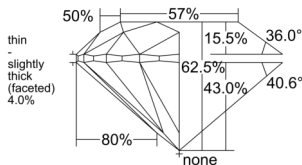

GIA®

FACSIMILE

GIA REPORT 2528772761

Verify this report at GIA.edu

GIA NATURAL DIAMOND DOSSIER®

July 12, 2025
GIA Report Number 2528772761
Shape and Cutting Style ..... Round Brilliant
Measurements ..... 5.62 - 5.66 x 3.53 mm

GRADING RESULTS

Carat Weight ..... 0.70 carat
Color Grade ..... E
Clarity Grade VVS1
Cut Grade ..... Excellent

ADDITIONAL GRADING INFORMATION

Polish ..... Excellent
Symmetry ..... Excellent
Fluorescence ..... Medium Blue
Clarity Characteristics ..... Pinpoint, Feather
Inscription(s): GIA 2528772761

PROPORTIONS

GRADING SCALES

GIA COLOR SCALE	GIA CLARITY SCALE	GIA CUT SCALE
COLOURLESS	FLAWLESS	EXCELLENT
E	INTERNALLY FLAWLESS	
F	VVS₁	VERY GOOD
G		
H	VVS₂	GOOD
I	VS₁	
J	VS₂	FAIR
K	SI₁	
L	SI₂	POOR
M	I₁	
N	I₂	
O	I₃	
P		
Q		
R		
S		
T		
U		
V		
W		
X		
Y		
Z