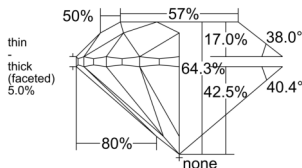

GIA®

FACSIMILE

GIA REPORT 2528435507

Verify this report at GIA.edu

GIA NATURAL DIAMOND DOSSIER®

June 10, 2025
GIA Report Number 2528435507
Shape and Cutting Style ..... Round Brilliant
Measurements ..... 5.50 - 5.57 x 3.56 mm

GRADING RESULTS

Carat Weight ..... 0.70 carat
Color Grade ..... F
Clarity Grade VVS1
Cut Grade ..... Very Good

ADDITIONAL GRADING INFORMATION

Polish ..... Excellent
Symmetry ..... Very Good
Fluorescence ..... Medium Blue
Clarity Characteristics ..... Pinpoint
Inscription(s): GIA 2528435507

PROPORTIONS

Profile to actual proportions

GRADING SCALES

GIA COLOR SCALE

COLORLESS	D
	E
	F
	G
	H
	I
	J
NEAR COLORLESS	K
	L
FAIN	M
	N
	O
	P
VERY LIGHT	Q
	R
	S
	T
	U
	V
	W
	X
	Y
LIGHT	Z

GIA CLARITY SCALE

FLAWLESS	VERY VERY SLIGHTLY INCLUDED	VVS₁	
			VVS₂
INTERNALLY FLAWLESS	VERY SLIGHTLY INCLUDED	VS₁	
		VS₂	
SLIGHTLY INCLUDED	INCLUDED	SI₁	
		SI₂	
I₁	I₂	I₃	

GIA CUT SCALE

EXCELLENT
VERY GOOD
GOOD
FAIR
POOR