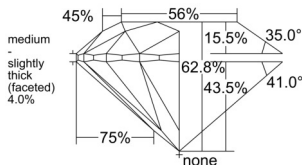

GIA®

FACSIMILE

GIA REPORT 2528410910

Verify this report at GIA.edu

GIA NATURAL DIAMOND DOSSIER®

June 06, 2025
GIA Report Number 2528410910
Shape and Cutting Style ..... Round Brilliant
Measurements ..... 5.35 - 5.39 x 3.37 mm

GRADING RESULTS

Carat Weight ..... 0.60 carat
Color Grade ..... H
Clarity Grade S11
Cut Grade ..... Excellent

ADDITIONAL GRADING INFORMATION

Polish ..... Excellent
Symmetry ..... Excellent
Fluorescence ..... None
Clarity Characteristics ..... Crystal, Cloud, Feather
Inscription(s): GIA 2528410910

PROPORTIONS

Profile to actual proportions