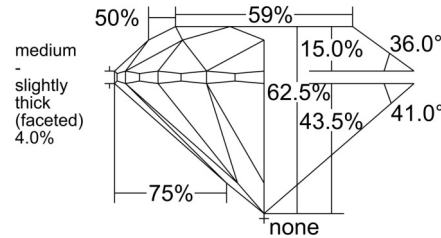

GIA NATURAL DIAMOND GRADING REPORT

June 02, 2025
 GIA Report Number 2528341304
 Shape and Cutting Style Round Brilliant
 Measurements 7.25 - 7.29 x 4.54 mm

GRADING RESULTS

Carat Weight 1.50 carat
 Color Grade K
 Clarity Grade VVS1
 Cut Grade Excellent

ADDITIONAL GRADING INFORMATION

Polish Excellent
 Symmetry Excellent
 Fluorescence None
 Inscription(s): GIA 2528341304

PROPORTIONS

Profile to actual proportions

CLARITY CHARACTERISTICS

KEY TO SYMBOLS*

- Pinpoint

* Red symbols denote internal characteristics (inclusions). Green or black symbols denote external characteristics (blemishes). Diagram is an approximate representation of the diamond, and symbols shown indicate type, position, and approximate size of clarity characteristics. All clarity characteristics may not be shown. Details of finish are not shown.