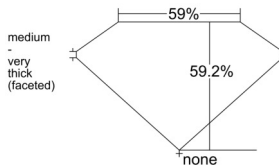

GIA®

FACSIMILE

GIA REPORT *****58050

Verify this report at GIA.edu

GIA NATURAL DIAMOND DOSSIER®

June 04, 2025
GIA Report Number *****58050
Shape and Cutting Style ..... Heart Brilliant
Measurements ..... 5.29 x 6.28 x 3.71 mm

GRADING RESULTS

Carat Weight ..... 0.71 carat
Color Grade ..... E
Clarity Grade VVS2

ADDITIONAL GRADING INFORMATION

Polish ..... Excellent
Symmetry ..... Very Good
Fluorescence ..... None
Clarity Characteristics ..... Pinpoint, Needle
Inscription(s): GIA *****58050

PROPORTIONS

Profile not to actual proportions

GRADING SCALES

GIA COLOR SCALE		GIA CLARITY SCALE			
COLORLESS	D	VERY VERY SLIGHTLY INCLUDED	FLAWLESS		
	E		INTERNALLY FLAWLESS		
	F	VERY SLIGHTLY INCLUDED	VVS₁		
	G		VVS₂		
	H		VS₁		
	NEAR COLORLESS	I	SLIGHTLY INCLUDED	VS₂	
		J		SI₁	
		FAINT	K	INCLUDED	SI₂
			L		I₁
			M		I₂
VERT LIGHT	N	LIGHT	I₃		
	O				
	P				
	Q				
	R