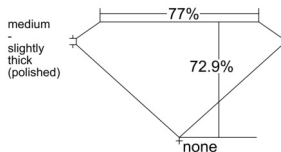

GIA®

FACSIMILE

GIA REPORT 2528237130

Verify this report at GIA.edu

GIA NATURAL DIAMOND DOSSIER®

May 23, 2025
GIA Report Number 2528237130
Shape and Cutting Style ..... Square Modified Brilliant
Measurements ..... 5.48 x 5.35 x 3.90 mm

GRADING RESULTS

Carat Weight ..... 0.90 carat
Color Grade ..... F
Clarity Grade SI1

ADDITIONAL GRADING INFORMATION

Polish ..... Excellent
Symmetry ..... Excellent
Fluorescence ..... None
Clarity Characteristics ..... Cloud, Crystal
Inscription(s): GIA 2528237130

PROPORTIONS

Profile not to actual proportions

GRADING SCALES

GIA COLOR SCALE		GIA CLARITY SCALE	
COLORLESS	D	VERY VERY SLIGHTLY INCLUDED	FLAWLESS
	E		INTERNALLY FLAWLESS
	F		VVS₁
	G		VVS₂
	H		VS₁
	I		VS₂
	J		SI₁
	K		SI₂
	L		I₁
	M		I₂
NEAR COLORLESS	N	SLIGHTLY INCLUDED	I₃
	O		
	P		
	Q		
FAINT	R	INCLUDED	
	S		
	T		
	U		
VERT LIGHT	V		
	W		
	X		
	Y		
LIGHT	Z