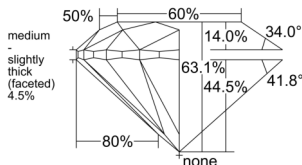

GIA®

FACSIMILE

GIA REPORT 2528098538

Verify this report at GIA.edu

GIA NATURAL DIAMOND DOSSIER®

May 09, 2025
GIA Report Number 2528098538
Shape and Cutting Style ..... Round Brilliant
Measurements ..... 5.58 - 5.63 x 3.54 mm

GRADING RESULTS

Carat Weight ..... 0.70 carat
Color Grade ..... G
Clarity Grade VVS2
Cut Grade ..... Excellent

ADDITIONAL GRADING INFORMATION

Polish ..... Excellent
Symmetry ..... Excellent
Fluorescence ..... None
Clarity Characteristics..... Cloud, Pinpoint, Indented Natural
Inspection(s): GIA 2528098538

PROPORTIONS

Profile to actual proportions

GRADING SCALES

GIA COLOR SCALE

COLORESS	D
	E
	F
	G
	H
	I
	J
NEAR COLORESS	K
	L
FANIT	M
	N
	O
	P
	Q
VERY LIGHT	R
	S
	T
	U
	V
	W
	X
	Y
LIGHT	Z

GIA CLARITY SCALE

FLAWLESS	VERY VERY SLIGHTLY INCLUDED	VS₁	VS₂	SL₁	SL₂	I₁	I₂	I₃			
									VERY SLIGHTLY INCLUDED	SLIGHTLY INCLUDED	INCLUDED

GIA CUT SCALE

EXCELLENT
VERY GOOD
GOOD
FAIR
POOR