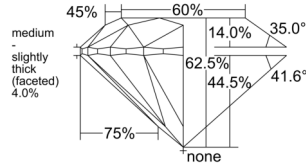

GIA®

FACSIMILE

GIA REPORT 2527983274

Verify this report at GIA.edu

GIA NATURAL DIAMOND DOSSIER®

July 31, 2025
GIA Report Number 2527983274
Shape and Cutting Style ..... Round Brilliant
Measurements ..... 5.68 - 5.71 x 3.56 mm

GRADING RESULTS

Carat Weight ..... 0.72 carat
Color Grade ..... G
Clarity Grade VS2
Cut Grade ..... Excellent

ADDITIONAL GRADING INFORMATION

Polish ..... Excellent
Symmetry ..... Excellent
Fluorescence ..... None
Clarity Characteristics ..... Crystal
Inscription(s): GIA 2527983274

PROPORTIONS

Profile to actual proportions