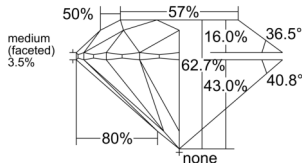

GIA®

FACSIMILE

GIA REPORT 2527940211

Verify this report at GIA.edu

GIA NATURAL DIAMOND DOSSIER®

July 29, 2025
GIA Report Number 2527940211
Shape and Cutting Style ..... Round Brilliant
Measurements ..... 6.03 - 6.06 x 3.79 mm

GRADING RESULTS

Carat Weight ..... 0.85 carat
Color Grade ..... K, Faint Brown
Clarity Grade S11
Cut Grade ..... Excellent

ADDITIONAL GRADING INFORMATION

Polish ..... Excellent
Symmetry ..... Excellent
Fluorescence ..... Strong Blue
Clarity Characteristics ..... Crystal, Feather
Inscription(s): GIA 2527940211

PROPORTIONS

Profile to actual proportions