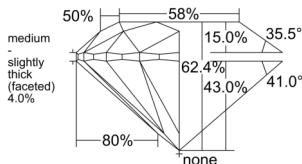

GIA®

FACSIMILE

GIA NATURAL DIAMOND DOSSIER®

July 25, 2025
GIA Report Number 2527900914
Shape and Cutting Style ..... Round Brilliant
Measurements ..... 5.14 - 5.17 x 3.22 mm

GRADING RESULTS

Carat Weight ..... 0.53 carat
Color Grade ..... F
Clarity Grade VVS1
Cut Grade ..... Excellent

ADDITIONAL GRADING INFORMATION

Polish ..... Excellent
Symmetry ..... Excellent
Fluorescence ..... Medium Blue
Clarity Characteristics ..... Pinpoint, Feather
Inscription(s): GIA 2527900914

GIA REPORT 2527900914

Verify this report at GIA.edu

PROPORTIONS

Profile to actual proportions