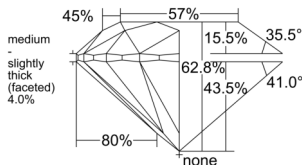

GIA®

FACSIMILE

GIA REPORT 2527897805

Verify this report at GIA.edu

GIA NATURAL DIAMOND DOSSIER®

August 08, 2025
GIA Report Number 2527897805
Shape and Cutting Style ..... Round Brilliant
Measurements ..... 5.87 - 5.92 x 3.70 mm

GRADING RESULTS

Carat Weight ..... 0.80 carat
Color Grade ..... G
Clarity Grade VS1
Cut Grade ..... Excellent

ADDITIONAL GRADING INFORMATION

Polish ..... Excellent
Symmetry ..... Excellent
Fluorescence ..... Strong Blue
Clarity Characteristics ..... Crystal
Inscription(s): GIA 2527897805

PROPORTIONS

Profile to actual proportions