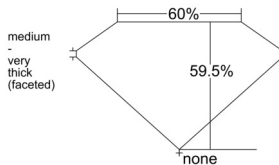

GIA®

FACSIMILE

GIA REPORT *****65732

Verify this report at GIA.edu

GIA NATURAL DIAMOND DOSSIER®

July 21, 2025
GIA Report Number *****65732
Shape and Cutting Style ..... Heart Brilliant
Measurements ..... 5.27 x 6.22 x 3.70 mm

GRADING RESULTS

Carat Weight ..... 0.74 carat
Color Grade ..... J
Clarity Grade VS2

ADDITIONAL GRADING INFORMATION

Polish ..... Excellent
Symmetry ..... Excellent
Fluorescence ..... None
Clarity Characteristics ..... Feather, Cloud, Crystal
Inscription(s): GIA *****65732

PROPORTIONS

Profile not to actual proportions

GRADING SCALES

GIA COLOR SCALE		GIA CLARITY SCALE	
COLORLESS	NEAR COLORLESS	VERY SLIGHTLY INCLUDED	SLIGHTLY INCLUDED
D		FLAWLESS	
E		INTERNALLY FLAWLESS	
F			
G		VVS₁	
H		VVS₂	
I			
J		VS₁	
K		VS₂	
L			
M		S₁	
N		S₂	
O			
P		I₁	
Q		I₂	
R		I₃	
S			
T			
U			
V			
W			
X			
Y			
Z