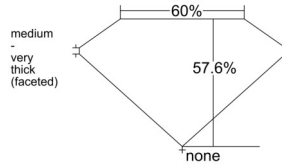

GIA®

FACSIMILE

GIA REPORT *****63838

Verify this report at GIA.edu

GIA NATURAL DIAMOND DOSSIER®

July 21, 2025
GIA Report Number *****63838
Shape and Cutting Style ..... Heart Brilliant
Measurements ..... 5.54 x 6.18 x 3.56 mm

GRADING RESULTS

Carat Weight ..... 0.70 carat
Color Grade ..... J
Clarity Grade VVS1

ADDITIONAL GRADING INFORMATION

Polish ..... Excellent
Symmetry ..... Very Good
Fluorescence ..... None
Clarity Characteristics ..... Pinpoint, Feather
Inscription(s): GIA *****63838

PROPORTIONS

Profile not to actual proportions

GRADING SCALES

GIA COLOR SCALE		GIA CLARITY SCALE			
COLORLESS	D	VERY VERY SLIGHTLY INCLUDED	FLAWLESS		
	E		INTERNALLY FLAWLESS		
	F	VERY SLIGHTLY INCLUDED	VVS₁		
	G		VVS₂		
	H		VS₁		
	NEAR COLORLESS	I	SLIGHTLY INCLUDED	VS₂	
		J		SI₁	
		FAINT	K	INCLUDED	SI₂
			L		I₁
			M		I₂
VERT LIGHT	N	INCLUDED	I₃		
	O				
	P				
	Q				
	R				
LIGHT	S				
	T				
	U				
	V				
	W				
	Z