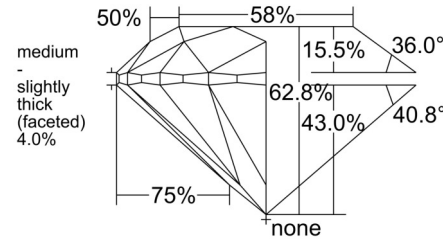

GIA NATURAL DIAMOND GRADING REPORT

July 18, 2025
GIA Report Number 2527850212
Shape and Cutting Style ..... Round Brilliant
Measurements ..... 6.12 - 6.16 x 3.86 mm

GRADING RESULTS

Carat Weight ..... 0.91 carat
Color Grade ..... J
Clarity Grade SI1
Cut Grade ..... Excellent

ADDITIONAL GRADING INFORMATION

Polish ..... Excellent
Symmetry ..... Excellent
Fluorescence ..... Medium Blue

Inscription(s): GIA 2527850212

Comments: Clouds are not shown. Pinpoints are not shown.

PROPORTIONS