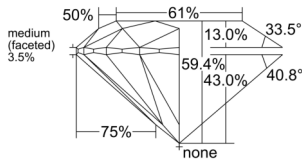

GIA®

FACSIMILE

GIA REPORT 2527848849

Verify this report at GIA.edu

GIA NATURAL DIAMOND DOSSIER®

July 18, 2025
GIA Report Number 2527848849
Shape and Cutting Style ..... Round Brilliant
Measurements ..... 4.39 - 4.41 x 2.61 mm

GRADING RESULTS

Carat Weight ..... 0.31 carat
Color Grade ..... D
Clarity Grade ..... Flawless
Cut Grade ..... Excellent

ADDITIONAL GRADING INFORMATION

Polish ..... Excellent
Symmetry ..... Excellent
Fluorescence ..... None
Clarity Characteristics ..... None
Inscription(s): GIA 2527848849

PROPORTIONS

Profile to actual proportions

GRADING SCALES

GIA COLOR SCALE	GIA CLARITY SCALE	GIA CUT SCALE
D	FLAWLESS	EXCELLENT
E	INTERNALLY FLAWLESS	
F	VVS₁	VERY GOOD
G		
H	VS₁	GOOD
I		
J	SI₁	FAIR
K		
L	I₁	POOR
M		
N	I₂	
O		
P	I₃	
Q		
R		
S		
T		
U		
V		
W		
X		
Y		
Z