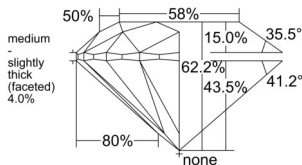

GIA®

FACSIMILE

GIA REPORT 2527726356

Verify this report at GIA.edu

GIA NATURAL DIAMOND DOSSIER®

July 07, 2025
GIA Report Number 2527726356
Shape and Cutting Style ..... Round Brilliant
Measurements ..... 5.08 - 5.11 x 3.17 mm

GRADING RESULTS

Carat Weight ..... 0.51 carat
Color Grade ..... E
Clarity Grade VS1
Cut Grade ..... Excellent

ADDITIONAL GRADING INFORMATION

Polish ..... Excellent
Symmetry ..... Excellent
Fluorescence ..... Strong Blue
Clarity Characteristics ..... Crystal, Pinpoint
Inscription(s): GIA 2527726356

PROPORTIONS

GRADING SCALES

GIA COLOR SCALE

COLORLESS	D
	E
	F
	G
	H
	I
	J
NEAR COLORLESS	K
	L
FAIN	M
	N
	O
	P
VERY LIGHT	Q
	R
	S
	T
	U
	V
	W
	X
	Y
LIGHT	Z

GIA CLARITY SCALE

FLAWLESS	INTERNAL FLAWLESS	
		FLAWLESS
VERY VERY SLIGHTLY INCLUDED	VERY SLIGHTLY INCLUDED	
		VVS₁
	VVS₂	
SLIGHTLY INCLUDED	INCLUDED	
		VS₁
	VS₂	
	SI₁	
	SI₂	
	I₁	
	I₂	
	I₃	

GIA CUT SCALE

EXCELLENT
VERY GOOD
GOOD
FAIR
POOR