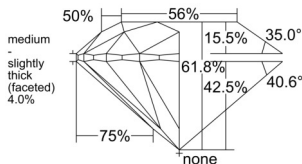

GIA®

FACSIMILE

GIA REPORT 2527713741

Verify this report at GIA.edu

GIA NATURAL DIAMOND DOSSIER®

July 07, 2025
GIA Report Number 2527713741
Shape and Cutting Style ..... Round Brilliant
Measurements ..... 4.71 - 4.74 x 2.92 mm

GRADING RESULTS

Carat Weight ..... 0.40 carat
Color Grade ..... D
Clarity Grade VVS2
Cut Grade ..... Excellent

ADDITIONAL GRADING INFORMATION

Polish ..... Excellent
Symmetry ..... Very Good
Fluorescence ..... None
Clarity Characteristics ..... Needle, Natural
Inscription(s): GIA 2527713741

PROPORTIONS

GRADING SCALES

GIA COLOR SCALE	GIA CLARITY SCALE	GIA CUT SCALE	
D	FLAWLESS	EXCELLENT	
E	INTERNALLY FLAWLESS		
F		VVS₁	VERY GOOD
G	VVS₂		
H	VS₁	GOOD	
I	VS₂		
J	SI₁	FAIR	
K	SI₂		
L	I₁	POOR	
M	I₂		
N	I₃		
O			
P			
Q			
R			
S			
T			
U			
V			
W			
X			
Y			
Z