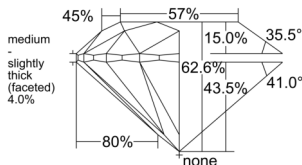

GIA®

FACSIMILE

GIA REPORT 2527694181

Verify this report at GIA.edu

GIA NATURAL DIAMOND DOSSIER®

July 04, 2025
GIA Report Number 2527694181
Shape and Cutting Style ..... Round Brilliant
Measurements ..... 5.21 - 5.24 x 3.27 mm

GRADING RESULTS

Carat Weight ..... 0.55 carat
Color Grade I
Clarity Grade VS2
Cut Grade ..... Excellent

ADDITIONAL GRADING INFORMATION

Polish ..... Excellent
Symmetry ..... Excellent
Fluorescence ..... None
Clarity Characteristics ..... Crystal, Cloud
Inscription(s): GIA 2527694181

PROPORTIONS

GRADING SCALES

GIA COLOR SCALE

COLORLESS	D
	E
	F
	G
	H
	I
	J
NEAR COLORLESS	K
	L
FAIN	M
	N
	O
	P
VERY LIGHT	Q
	R
	S
	T
	U
	V
	W
	X
	Y
LIGHT	Z

GIA CLARITY SCALE

FLAWLESS	INTERNAL FLAWLESS	
		FLAWLESS
VERY VERY SLIGHTLY INCLUDED	VVS₁	
	VVS₂	
VERY SLIGHTLY INCLUDED	VS₁	
	VS₂	
SLIGHTLY INCLUDED	SI₁	
	SI₂	
INCLUDED	I₁	
	I₂	
	I₃	

GIA CUT SCALE

EXCELLENT
VERY GOOD
GOOD
FAIR
POOR