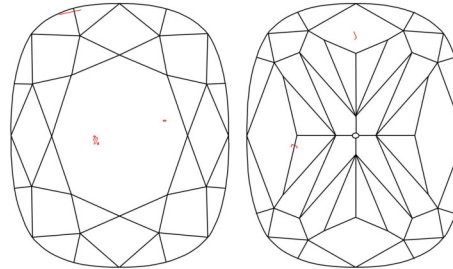

GIA NATURAL DIAMOND GRADING REPORT

July 04, 2025  
 GIA Report Number ..... 2527689473  
 Shape and Cutting Style ..... Cushion Modified Brilliant  
 Measurements ..... 6.22 x 5.78 x 3.98 mm

GRADING RESULTS

Carat Weight ..... 1.20 carat  
 Color Grade ..... F  
 Clarity Grade ..... VS1

ADDITIONAL GRADING INFORMATION

Polish ..... Excellent  
 Symmetry ..... Excellent  
 Fluorescence ..... None  
 Inscription(s): GIA 2527689473  
 Comments: Pinpoints are not shown.

PROPORTIONS

Profile not to actual proportions

CLARITY CHARACTERISTICS

KEY TO SYMBOLS\*

- Crystal
- ~ Feather
- ∖ Needle

\* Red symbols denote internal characteristics (inclusions). Green or black symbols denote external characteristics (blemishes). Diagram is an approximate representation of the diamond, and symbols shown indicate type, position, and approximate size of clarity characteristics. All clarity characteristics may not be shown. Details of finish are not shown.