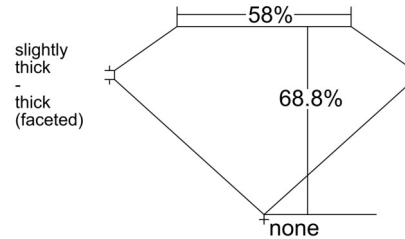

GIA NATURAL DIAMOND GRADING REPORT

July 04, 2025  
 GIA Report Number ..... 2527689473  
 Shape and Cutting Style ..... Cushion Modified Brilliant  
 Measurements ..... 6.22 x 5.78 x 3.98 mm

GRADING RESULTS

Carat Weight ..... 1.20 carat  
 Color Grade ..... F  
 Clarity Grade ..... VS1

ADDITIONAL GRADING INFORMATION

Polish ..... Excellent  
 Symmetry ..... Excellent  
 Fluorescence ..... None  
 Inscription(s): GIA 2527689473  
 Comments: Pinpoints are not shown.

PROPORTIONS

Profile not to actual proportions

CLARITY CHARACTERISTICS

KEY TO SYMBOLS\*

- Crystal
- ~ Feather
- ∖ Needle

\* Red symbols denote internal characteristics (inclusions). Green or black symbols denote external characteristics (blemishes). Diagram is an approximate representation of the diamond, and symbols shown indicate type, position, and approximate size of clarity characteristics. All clarity characteristics may not be shown. Details of finish are not shown.