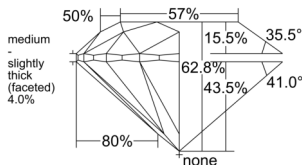

GIA®

FACSIMILE

GIA REPORT 2527643800

Verify this report at GIA.edu

GIA NATURAL DIAMOND DOSSIER®

July 01, 2025
GIA Report Number 2527643800
Shape and Cutting Style ..... Round Brilliant
Measurements ..... 5.76 - 5.81 x 3.63 mm

GRADING RESULTS

Carat Weight ..... 0.76 carat
Color Grade I
Clarity Grade VVS1
Cut Grade ..... Excellent

ADDITIONAL GRADING INFORMATION

Polish ..... Excellent
Symmetry ..... Excellent
Fluorescence ..... Strong Blue
Clarity Characteristics ..... Pinpoint
Inscription(s): GIA 2527643800

PROPORTIONS

GRADING SCALES

GIA COLOR SCALE

COLORLESS	D
	E
	F
	G
	H
	I
	J
NEAR COLORLESS	K
	L
FAIN	M
	N
	O
	P
VERY LIGHT	Q
	R
	S
	T
	U
	V
	W
	X
	Y
LIGHT	Z

GIA CLARITY SCALE

FLAWLESS	INTERNAL FLAWLESS	
		FLAWLESS
VERY VERY SLIGHTLY INCLUDED	VVS₁	
	VVS₂	
VERY SLIGHTLY INCLUDED	VS₁	
	VS₂	
SLIGHTLY INCLUDED	SI₁	
	SI₂	
INCLUDED	I₁	
	I₂	
	I₃	

GIA CUT SCALE

EXCELLENT
VERY GOOD
GOOD
FAIR
POOR