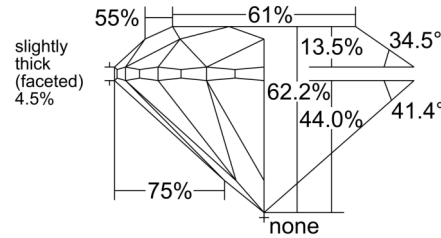

#### GIA NATURAL DIAMOND GRADING REPORT

June 19, 2025  
 GIA Report Number ..... 2527531278  
 Shape and Cutting Style ..... Round Brilliant  
 Measurements ..... 6.11 - 6.15 x 3.81 mm

#### GRADING RESULTS

Carat Weight ..... 0.90 carat  
 Color Grade ..... F  
 Clarity Grade ..... SI1  
 Cut Grade ..... Excellent

#### PROPORTIONS

Profile to actual proportions