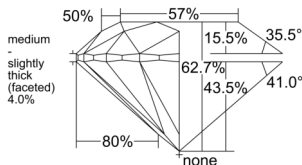

GIA®

FACSIMILE

GIA REPORT 2527528030

Verify this report at GIA.edu

GIA NATURAL DIAMOND DOSSIER®

June 19, 2025
GIA Report Number 2527528030
Shape and Cutting Style ..... Round Brilliant
Measurements ..... 5.15 - 5.19 x 3.24 mm

GRADING RESULTS

Carat Weight ..... 0.54 carat
Color Grade ..... F
Clarity Grade VVS2
Cut Grade ..... Excellent

ADDITIONAL GRADING INFORMATION

Polish ..... Excellent
Symmetry ..... Excellent
Fluorescence ..... Strong Blue
Clarity Characteristics ..... Pinpoint
Inscription(s): GIA 2527528030

PROPORTIONS

GRADING SCALES

GIA COLOR SCALE	GIA CLARITY SCALE	GIA CUT SCALE	
D	FLAWLESS	EXCELLENT	
E	INTERNALLY FLAWLESS		
F		VVS₁	VERY GOOD
G	VVS₂		
H	VS₁	GOOD	
I	VS₂		
J	SI₁	FAIR	
K	SI₂		
L	I₁	POOR	
M	I₂		
N	I₃		
O			
P			
Q			
R			
S			
T			
U			
V			
W			
X			
Y			
Z