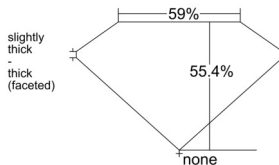

GIA®

FACSIMILE

GIA REPORT 2527494176

Verify this report at GIA.edu

GIA NATURAL DIAMOND DOSSIER®

June 14, 2025
GIA Report Number 2527494176
Shape and Cutting Style ..... Heart Brilliant
Measurements ..... 5.01 x 5.73 x 3.17 mm

GRADING RESULTS

Carat Weight ..... 0.52 carat
Color Grade ..... G
Clarity Grade VVS2

ADDITIONAL GRADING INFORMATION

Polish ..... Excellent
Symmetry ..... Excellent
Fluorescence ..... Faint
Clarity Characteristics..Needle, Cloud, Pinpoint, Surface Graining
Inscription(s): GIA 2527494176

PROPORTIONS

Profile not to actual proportions

GRADING SCALES

GIA COLOR SCALE		GIA CLARITY SCALE			
COLORLESS	D	VERY VERY SLIGHTLY INCLUDED	FLAWLESS		
	E		INTERNALLY FLAWLESS		
	F	VERY SLIGHTLY INCLUDED	VVS₁		
	G		VVS₂		
	H		VS₁		
	NEAR COLORLESS	I	SLIGHTLY INCLUDED	VS₂	
		J		SI₁	
		FAINT	K	INCLUDED	SI₂
			L		I₁
			M		I₂
VERT LIGHT			N	INCLUDED	I₃
			O		
			P		
	Q				
LIGHT	R				
	S				
	T				
	U				
	V				
	Z