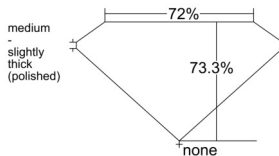

GIA®

FACSIMILE

GIA REPORT 2527493629

Verify this report at GIA.edu

GIA NATURAL DIAMOND DOSSIER®

June 16, 2025
GIA Report Number 2527493629
Shape and Cutting Style ..... Square Modified Brilliant
Measurements ..... 4.84 x 4.63 x 3.39 mm

GRADING RESULTS

Carat Weight ..... 0.61 carat
Color Grade ..... K
Clarity Grade VVS1

ADDITIONAL GRADING INFORMATION

Polish ..... Excellent
Symmetry ..... Very Good
Fluorescence ..... None
Clarity Characteristics ..... Pinpoint
Inscription(s): GIA 2527493629

PROPORTIONS

Profile not to actual proportions

GRADING SCALES

GIA COLOR SCALE		GIA CLARITY SCALE				
COLORLESS	D	VERY VERY SLIGHTLY INCLUDED	FLAWLESS			
	E		INTERNALLY FLAWLESS			
	F		VVS₁			
	G		VVS₂			
	NEAR COLORLESS	H	VERY SLIGHTLY INCLUDED	VS₁		
		I		VS₂		
		FAINT	J	SLIGHTLY INCLUDED	S₁	
			K		S₂	
			L		I₁	
			VERY LIGHT	M	INCLUDED	I₂
N	I₃					
O						
LIGHT	P					
	Q					
	R					
	S					
	T					
	U					
V						
W						
X						
Y						
Z