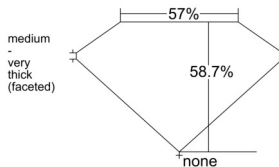

GIA®

FACSIMILE

GIA REPORT *****91443

Verify this report at GIA.edu

GIA NATURAL DIAMOND DOSSIER®

June 14, 2025
GIA Report Number *****91443
Shape and Cutting Style ..... Heart Brilliant
Measurements ..... 5.50 x 6.37 x 3.74 mm

GRADING RESULTS

Carat Weight ..... 0.70 carat
Color Grade I
Clarity Grade VVS1

ADDITIONAL GRADING INFORMATION

Polish ..... Excellent
Symmetry ..... Excellent
Fluorescence ..... None
Clarity Characteristics ..... Feather
Inscription(s): GIA *****91443

PROPORTIONS

Profile not to actual proportions

GRADING SCALES

GIA COLOR SCALE		GIA CLARITY SCALE			
COLORLESS	D	VERY VERY SLIGHTLY INCLUDED	FLAWLESS		
	E		INTERNALLY FLAWLESS		
	F	VERY SLIGHTLY INCLUDED	VVS₁		
	G		VVS₂		
	H		VS₁		
	NEAR COLORLESS	I	SLIGHTLY INCLUDED	VS₂	
		J		SI₁	
		FAINT	K	INCLUDED	SI₂
			L		I₁
			M		I₂
VERT LIGHT	N	LIGHT	I₃		
	O				
	P				
	Q				
	R