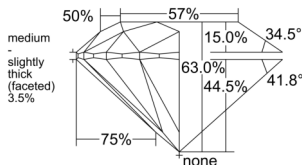

GIA®

FACSIMILE

GIA NATURAL DIAMOND DOSSIER®

June 09, 2025
GIA Report Number 2527439885
Shape and Cutting Style ..... Round Brilliant
Measurements ..... 5.26 - 5.30 x 3.33 mm

GRADING RESULTS

Carat Weight ..... 0.57 carat
Color Grade ..... F
Clarity Grade S11
Cut Grade ..... Excellent

ADDITIONAL GRADING INFORMATION

Polish ..... Excellent
Symmetry ..... Excellent
Fluorescence ..... None
Clarity Characteristics..... Crystal, Feather, Cloud
Inspection(s): GIA 2527439885

GIA REPORT 2527439885

Verify this report at GIA.edu

PROPORTIONS

Profile to actual proportions

GRADING SCALES

GIA COLOR SCALE

COLOREDNESS	D
	E
	F
	G
	H
	I
	J
NEAR COLORLESS	K
	L
Faint	M
	N
	O
	P
Very Light	Q
	R
	S
	T
	U
	V
Light	W
	X
	Y
	Z

GIA CLARITY SCALE

FLAWLESS	INTERNAL FLAWLESS	VERY VERY SLIGHTLY INCLUDED	VERY SLIGHTLY INCLUDED	SLIGHTLY INCLUDED	INCLUDED	FLAWLESS
						VVS₁
VVS₂	VS₁	VS₂	SI₁	SI₂	I₁	I₂
						I₃

GIA CUT SCALE

EXCELLENT
VERY GOOD
GOOD
FAIR
POOR