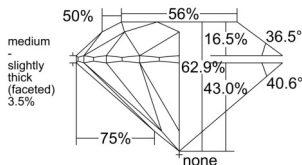

GIA®

FACSIMILE

GIA REPORT 2527430440

Verify this report at GIA.edu

GIA NATURAL DIAMOND DOSSIER®

June 09, 2025
GIA Report Number 2527430440
Shape and Cutting Style ..... Round Brilliant
Measurements ..... 4.59 - 4.63 x 2.90 mm

GRADING RESULTS

Carat Weight ..... 0.38 carat
Color Grade ..... G
Clarity Grade S11
Cut Grade ..... Excellent

ADDITIONAL GRADING INFORMATION

Polish ..... Excellent
Symmetry ..... Excellent
Fluorescence ..... None
Clarity Characteristics ..... Crystal, Cloud
Inscription(s): GIA 2527430440

PROPORTIONS

Profile to actual proportions

GRADING SCALES

GIA COLOR SCALE	GIA CLARITY SCALE	GIA CUT SCALE	
COLOURLESS	FLAWLESS	EXCELLENT	
D	INTERNALLY FLAWLESS		
E	VVS₁	VERY GOOD	
F			
G	VVS₂		
H	VS₁	GOOD	
I			
J	VS₂		
NEAR COLOURLESS	SI₁	FAIR	
			K
L	SI₂		
M			
FANT	I₁	POOR	
			N
O	I₂		
P	I₃		
VERY LIGHT			
	R		
S			
T			
LIGHT			
	U		
V			
W			
X			
Y			
Z