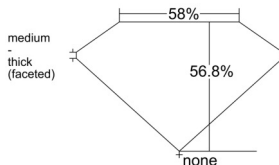

GIA®

FACSIMILE

GIA REPORT 2527429547

Verify this report at GIA.edu

GIA NATURAL DIAMOND DOSSIER®

June 09, 2025
GIA Report Number 2527429547
Shape and Cutting Style ..... Heart Brilliant
Measurements ..... 5.15 x 5.70 x 3.24 mm

GRADING RESULTS

Carat Weight ..... 0.54 carat
Color Grade ..... G
Clarity Grade VS2

ADDITIONAL GRADING INFORMATION

Polish ..... Excellent
Symmetry ..... Excellent
Fluorescence ..... Faint
Clarity Characteristics ..... Twinning Wisp
Inscription(s): GIA 2527429547

PROPORTIONS

Profile not to actual proportions

GRADING SCALES

GIA COLOR SCALE		GIA CLARITY SCALE	
COLORLESS	D	VERY VERY SLIGHTLY INCLUDED	FLAWLESS
	E		INTERNALLY FLAWLESS
	F		VVS₁
	G		VVS₂
	H		VS₁
	I		VS₂
	J		SI₁
	K		SI₂
	L		I₁
	M		I₂
NEAR COLORLESS	N	SLIGHTLY INCLUDED	I₃
	O		
	P		
	Q		
FAINT	R	INCLUDED	
	S		
	T		
	U		
VERT LIGHT	V	LIGHT	
	W		
	X		
	Y		
	Z